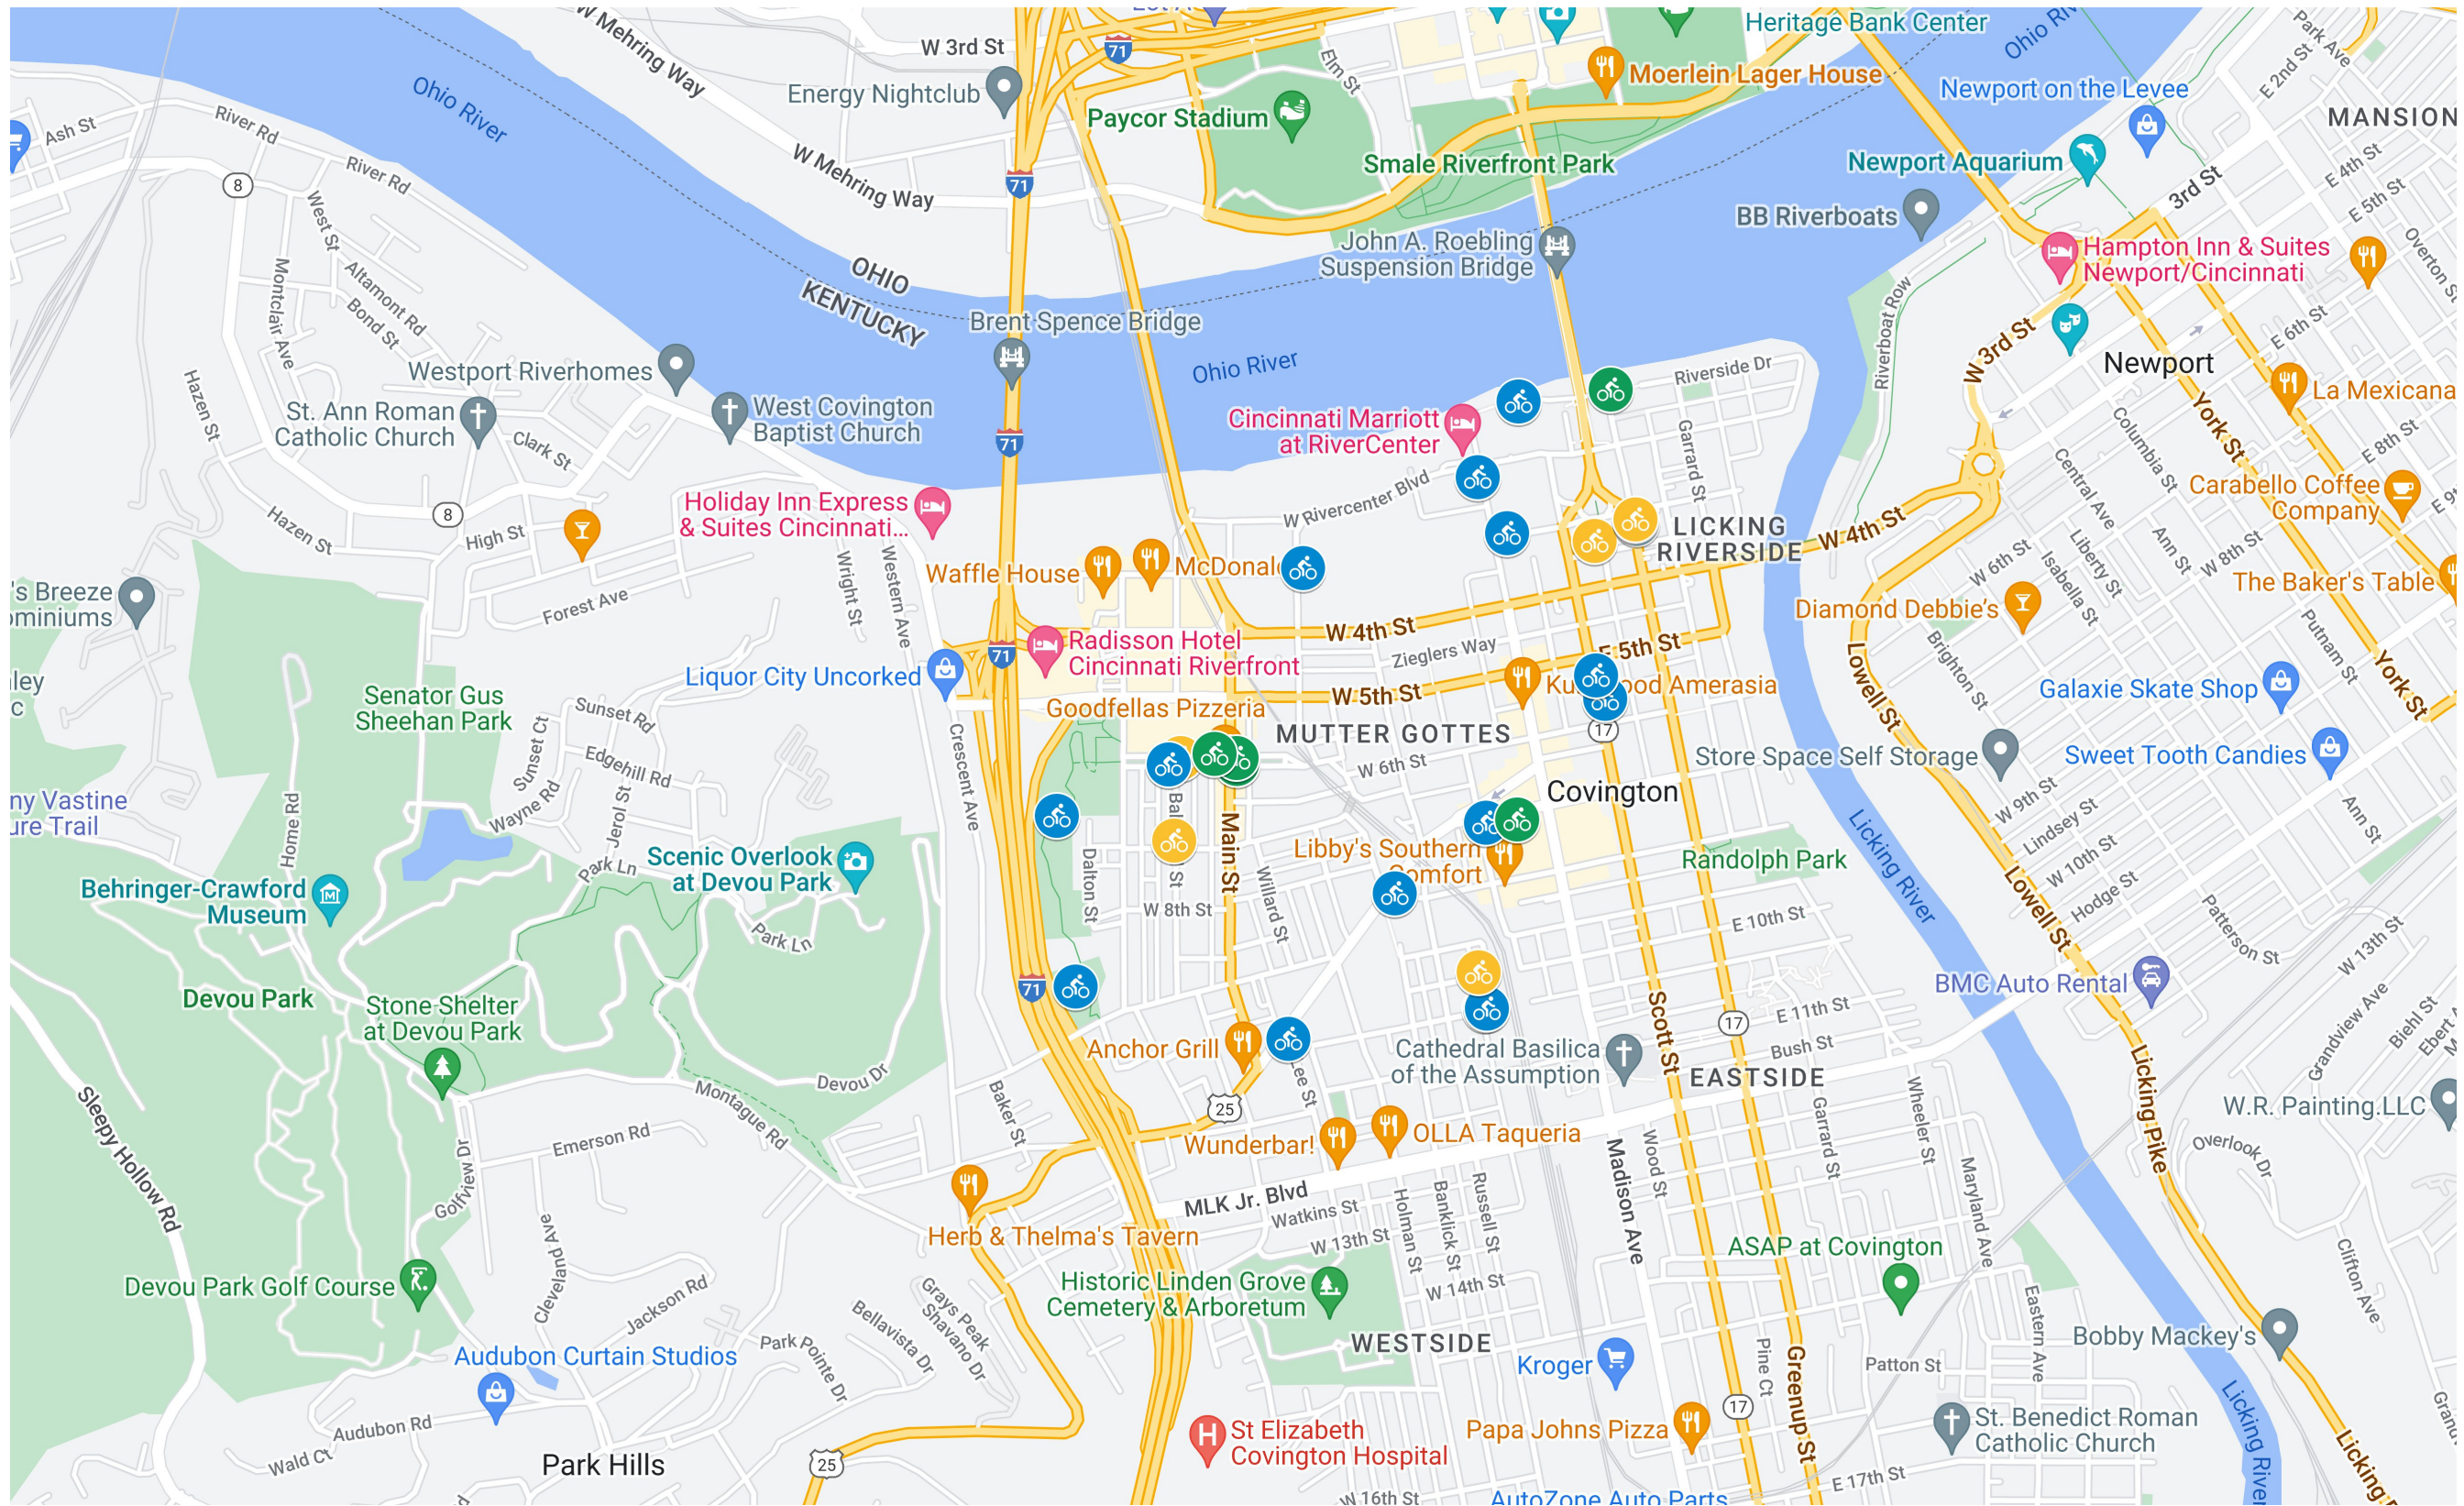

Covington Bike Parking Map

Covington Bike Parking Locations

6th & Main SE

6th & Main NE

6th & Bakewell NE

6th & Bakewell SW

6th & Main NW

7th & Washington SE

7th Street MKSK/Braxton

Public Library Parking Lot

Public Library Sidewalk

Park & Court County Building

3rd & Greenup Roebling Point No. 3

3rd & Greenup Roebling Point No. 2

3rd & Greenup Roebling Point No. 1

3rd & Madison Justice Center

Rivercenter & Madison NKY

Convention Center

3rd & Johnson IRS Entrance

Goebel Park Trail

Kenney Shields Park

8th & Pike

Riverfront by Roebling Murals

Holy Cross 4

DeCoursey & 36th

Emerson's Bakery

Southern & Church

Rosie's Tavern

Chesapeake & Robbins 1

Chesapeake & Robbins 2

Basil Lewis Park